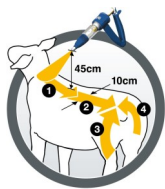

NEW 20L CLIK Extra pack now available - LIMITED QUANTITIES AVAILABLE

As changing weather patterns continue to lengthen the blowfly season, protecting flocks against one of the most challenging ectoparasites is more important than ever. To support large-scale producers Elanco has introduced a new 20L CLIK Extra pack size. In a recent survey at least half of all farmers with over 1,000 sheep said they were likely or extremely likely to use it.

Treating up to 1,000 lambs or 550 ewes, depending on size, this pack is designed for maximum convenience. For added efficiency and ease of application (using the 4-stroke method) every drum comes with an extended draw-off tube to enable flexible attachment to the applicator gun. Talk to our RAMA staff today to discuss your needs.